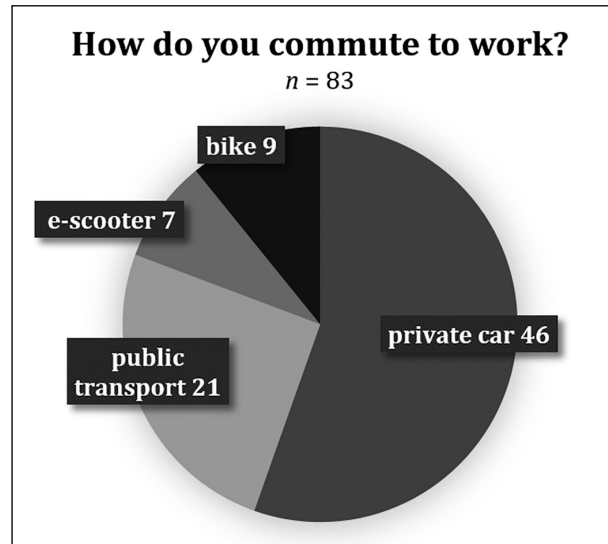

You work for an international company that wants to make sustainable commuting more attractive to its employees. Your boss has asked you to do a survey among your colleagues and present the results in a report.

In your **report** you should:

- present the results of the survey
- discuss the negative effects of commuting by car
- suggest how your company can encourage sustainable commuting

Divide your report into **sections** and give them **headings**. Write around **250 words**.